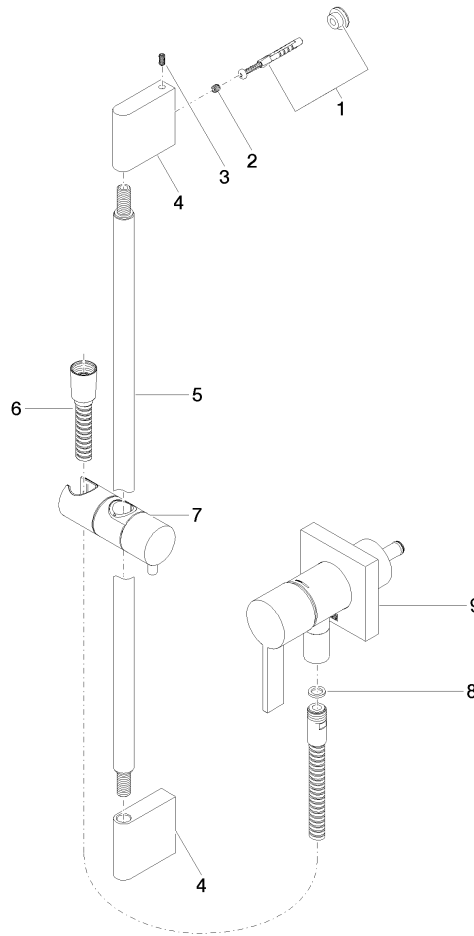

Concealed single-lever mixer with integrated shower connection with shower set - Chrome

IMO

ST 050 205 7979

Fits: IMO, MEM, CL.1

- cover plate 80 x 80 mm
 - metal shower hose 1750mm with integrated anti-twist protection
 - slide bar
 - Pipe diameter 18 mm
 - Four settings: COMPACT RAIN, COMPACT SOFT FLOW, COMPACT AQUAPRESSURE FLOW, COMPACT CASCADE, max. flow rate l/min (at 3 bar)
 - spray head Ø 120mm
- Intrinsic protection against back flow.**

Concealed single-lever mixer with integrated shower connection with shower set - Chrome

IMO

ST 050 205 7979

Concealed single-lever mixer with integrated shower connection with shower set - Chrome

IMO

Certificates

Belgaqua_21-025- WRAS_2011027. LGA_29569.
27_1.

ST 050 205 7979

Spare parts list

No.	Item Number	Name	Quantity used	Delivery time
1	05 17 20 726 02 90	fixing set	1	2
2	09 31 11 049 90	pin	2	2
3	04 31 11 113 00 90	pin	2	2
4	08 17 97 054-00	holder	2	10
5	90 28 22 597 00-00	holder	1	10
6	28 322 970-00	Metal shower hose 1/2" x 3/8" x 1750 mm - Chrome	1	2
7	12 580 970-00	Slide unit - Chrome	1	10
8	90 14 20 026 00 90	seal	1	2
9	36 045 970-00	Concealed single-lever mixer with cover plate with integrated shower connection - Chrome	1	10