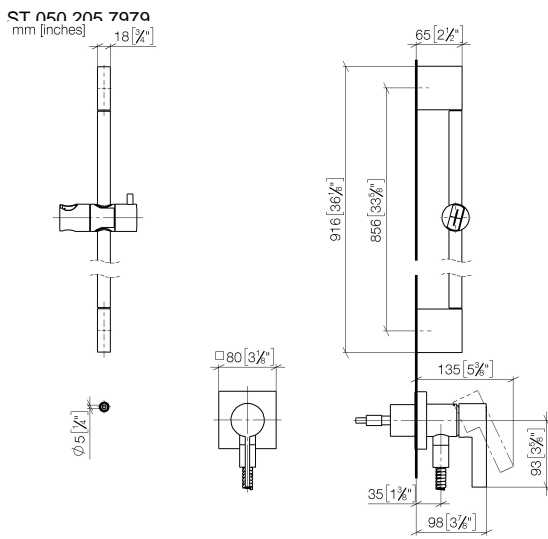

Concealed single-lever mixer with integrated shower connection with shower set - Chrome

IMO

Certificates

Belgaqua_21-025- WRAS_2011027. LGA_29569.
27_1.