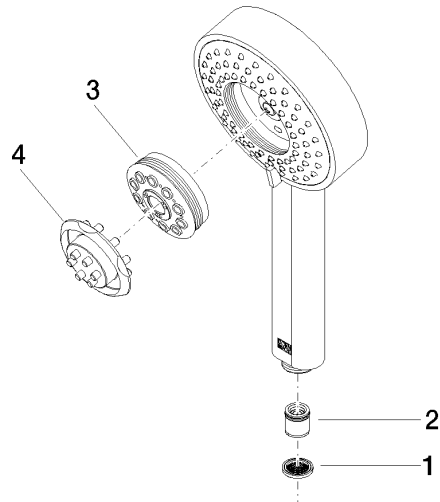

Concealed single-lever mixer with integrated shower connection with shower set - Chrome

IMO

ST 050 205 7979

Fits: IMO, MEM, CL.1

- cover plate 80 x 80 mm
 - metal shower hose 1750mm with integrated anti-twist protection
 - slide bar
 - Pipe diameter 18 mm
 - Four settings: COMPACT RAIN, COMPACT SOFT FLOW, COMPACT AQUAPRESSURE FLOW, COMPACT CASCADE, max. flow rate l/min (at 3 bar)
 - spray head Ø 120mm
- Intrinsic protection against back flow.**

Concealed single-lever mixer with integrated shower connection with shower set - Chrome

IMO

ST 050 205 7070
mm [inches]

Flow rate chart

Certificates

LGA_29980.

ST 050 205 7979

Spare parts list

No.	Item Number	Name	Quantity used	Delivery time
1	09 23 01 039 90	sieve	1	2
2	09 23 01 046 90	back-flow preventer	1	2
3	04 12 11 071 00 90	shower	1	2
4	09 30 09 022 90	key	1	2

Concealed single-lever mixer with integrated shower connection with shower set - Chrome

IMO

ST 050 205 7979

Fits: IMO, MEM, CL.1

- cover plate 80 x 80 mm
- metal shower hose 1750mm with integrated anti-twist protection
- slide bar
- Pipe diameter 18 mm

This article does not include a hand shower!