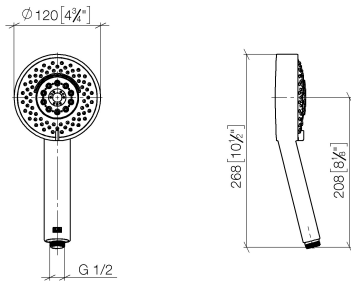

Concealed single-lever mixer with integrated shower connection with shower set - Chrome

IMO

ST 050 205 7979

Fits: IMO, MEM, CL.1

- cover plate 80 x 80 mm
 - metal shower hose 1750mm with integrated anti-twist protection
 - slide bar
 - Pipe diameter 18 mm
 - Four settings: COMPACT RAIN, COMPACT SOFT FLOW, COMPACT AQUAPRESSURE FLOW, COMPACT CASCADE, max. flow rate l/min (at 3 bar)
 - spray head Ø 120mm
- Intrinsic protection against back flow.**

ST 050 205 7979

Concealed single-lever mixer with integrated shower connection with shower set - Chrome

IMO

ST 050 205 7979

- Four settings: COMPACT RAIN, COMPACT SOFT FLOW, COMPACT AQUAPRESSURE FLOW, COMPACT CASCADE, max. flow rate 15 l/min (at 3 bar)
- with anti-scale system
- spray head Ø 120mm
- 1/2" connection

Concealed single-lever mixer with integrated shower connection with shower set - Chrome

IMO

ST 050 205 7070
mm [inches]

Flow rate chart

Certificates

LGA_29980.

ST 050 205 7979

Spare parts list

IMO

ST 050 205 7979

Fits: IMO, MEM, CL.1

- cover plate 80 x 80 mm
- metal shower hose 1750mm with integrated anti-twist protection
- slide bar
- Pipe diameter 18 mm

This article does not include a hand shower!