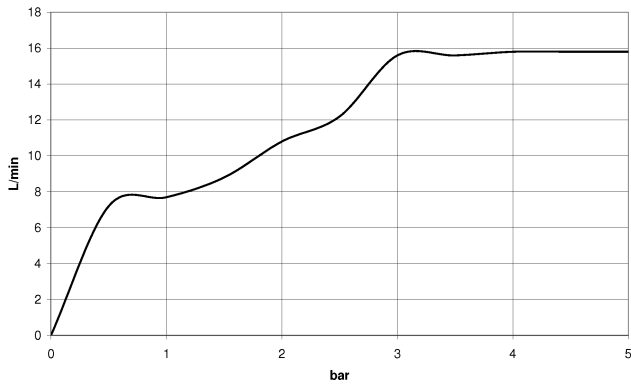

ST 050 205 7979

Concealed single-lever mixer with integrated shower connection with shower set - Chrome

IMO

ST 050 205 7979

- Four settings: COMPACT RAIN, COMPACT SOFT FLOW, COMPACT AQUAPRESSURE FLOW, COMPACT CASCADE, max. flow rate 15 l/min (at 3 bar)
- with anti-scale system
- spray head Ø 120mm
- 1/2" connection

Concealed single-lever mixer with integrated shower connection with shower set - Chrome

IMO

ST 050 205 7070
mm [inches]

Flow rate chart

Certificates

LGA_29980.

ST 050 205 7979

Spare parts list